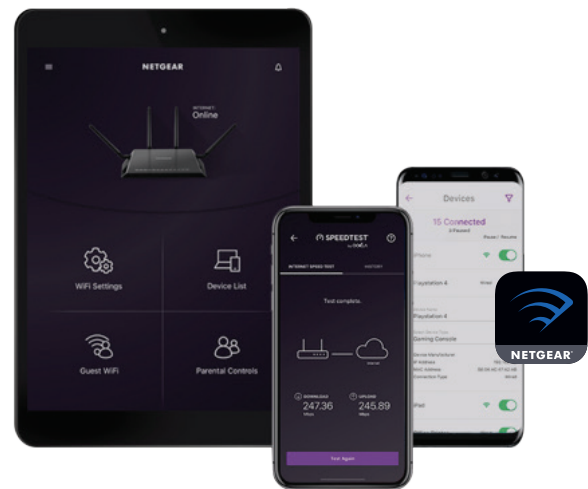

PARENTAL CONTROLS—Manage web filtering and accessibility by profiles or devices

GUEST NETWORK ACCESS—Separate & secure access for guests

SECURE WiFi CONNECTIONS—Standards-based WiFi Security (802.11i, 128-bit AES encryption with PSK)

PERSONAL FTP SERVER—Customized free URL to create FTP server

Nighthawk® App

The Nighthawk® App makes it easy to set up your router and get the most out of your WiFi. With the app, you can install your router in few steps—just connect your mobile device to the router network and the app will walk you through the rest. Once set up, you can use the intuitive dashboard to manage your connected devices, check your Internet connection speeds and much more!

- Remote Management—Easily monitor your home network anytime, anywhere
- Traffic Meter—Track Internet data usage
- Guest Networks—Setup separate WiFi access for guests
- Quick Setup—Get connected in just minutes