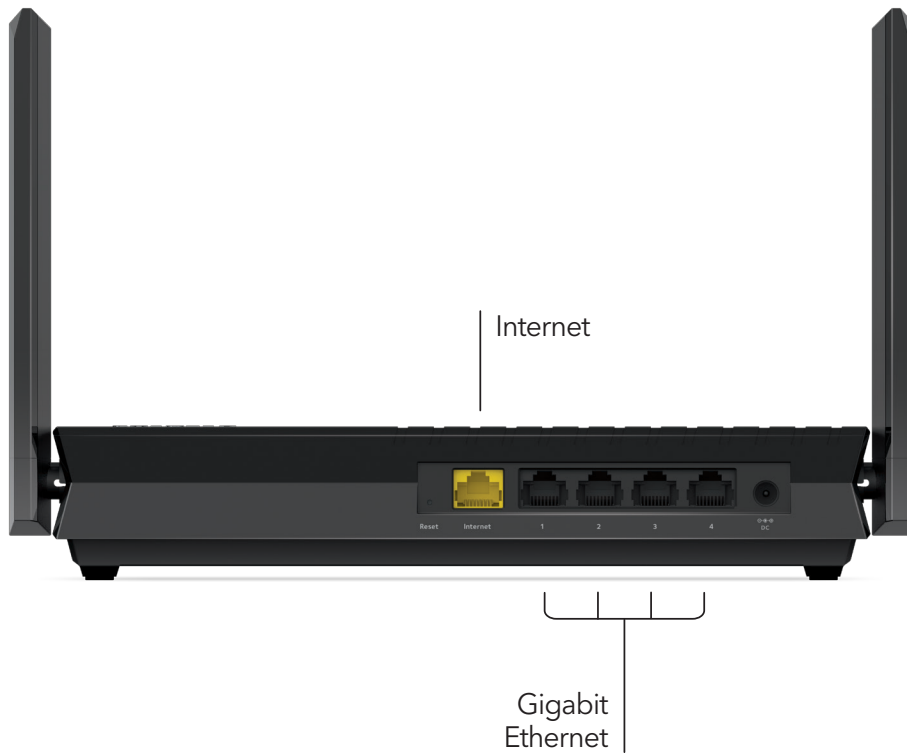

Connection Diagram